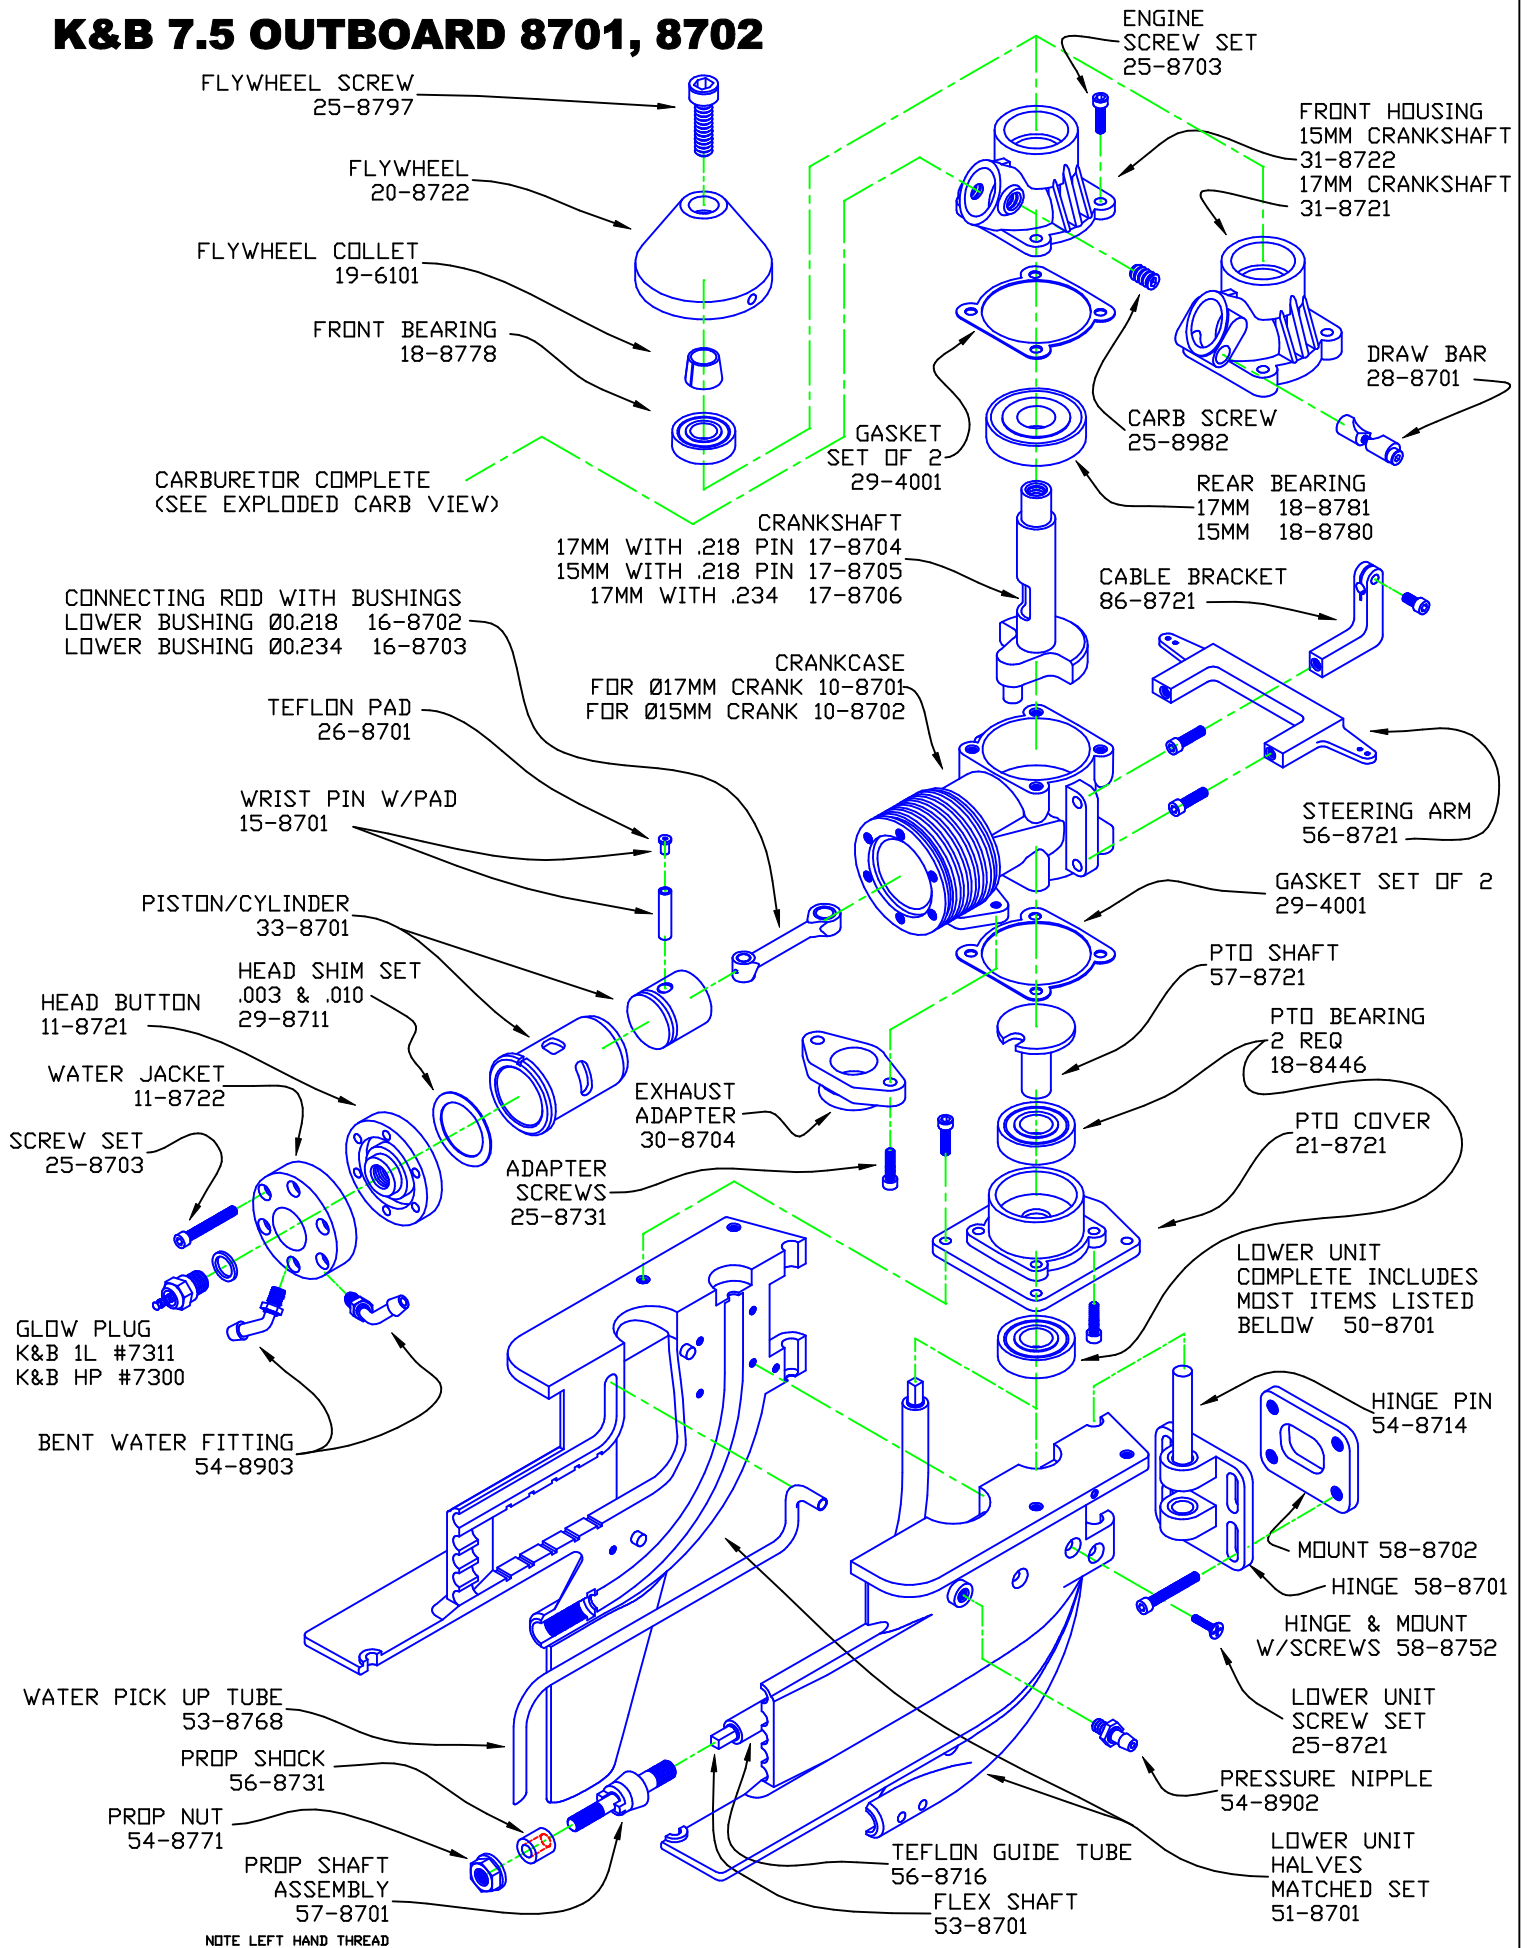

# K&B 7.5 OUTBOARD 8701, 8702

NOTE LEFT HAND THREAD