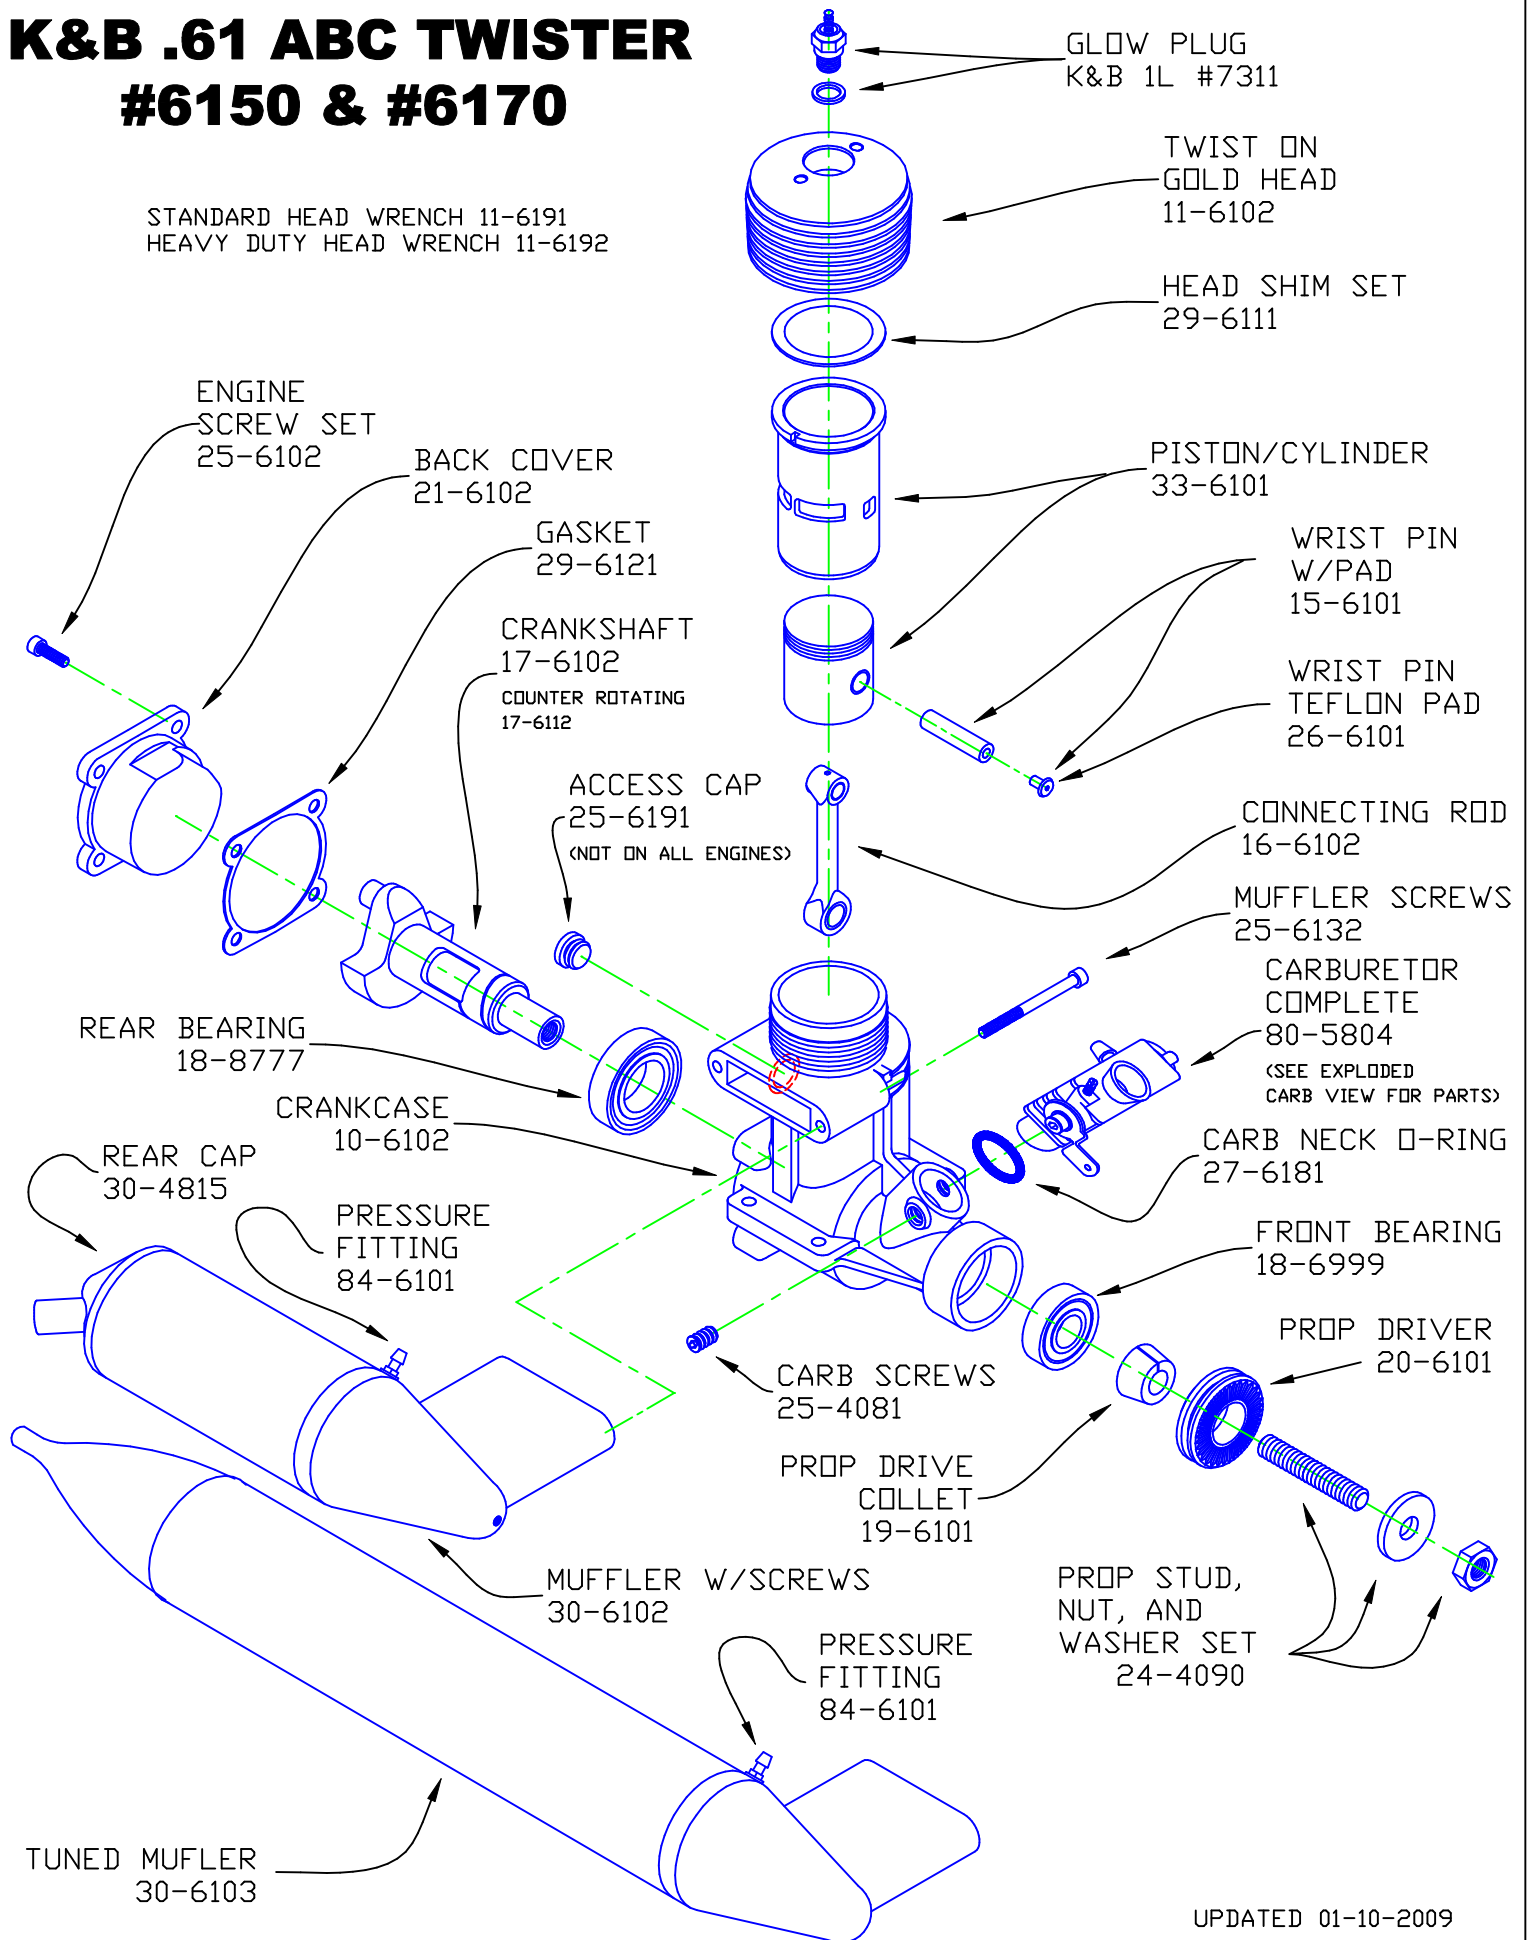

K&B .61 ABC TWISTER #6150 & #6170

STANDARD HEAD WRENCH 11-6191
HEAVY DUTY HEAD WRENCH 11-6192

UPDATED 01-10-2009