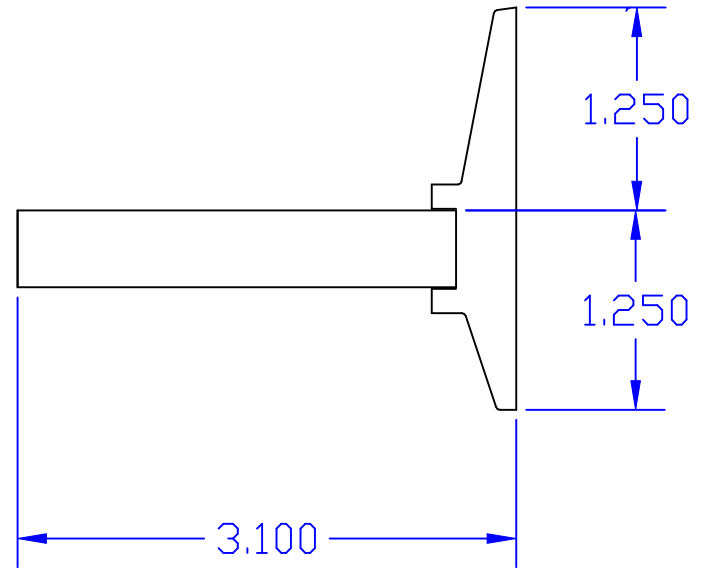

REV	DESCRIPTION	DATE	APPV'D

EDSON MOUNTS		
A product of MECOA - Model Engine Company of America		
EDSON LONG MOUNT		
SCALE 1 : 1	DWG NO. edson 1	REV
DRAWN BY: RJL 07-01-2008		SHEET