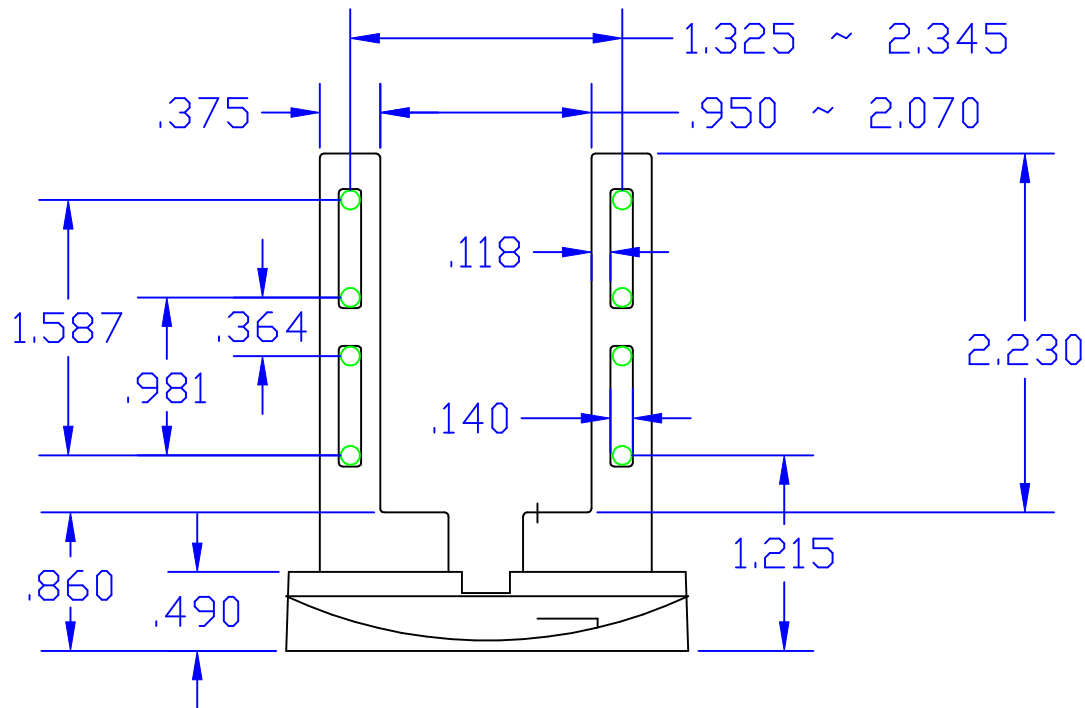

REV	DESCRIPTION	DATE	APPV'D

EDSON MOUNTS		
A product of MECOA - Model Engine Company of America		
EDSON LONG MOUNT		
SCALE 1 : 1	DWG NO. edson 1	REV
DRAWN BY: RJL 07-01-2008		SHEET