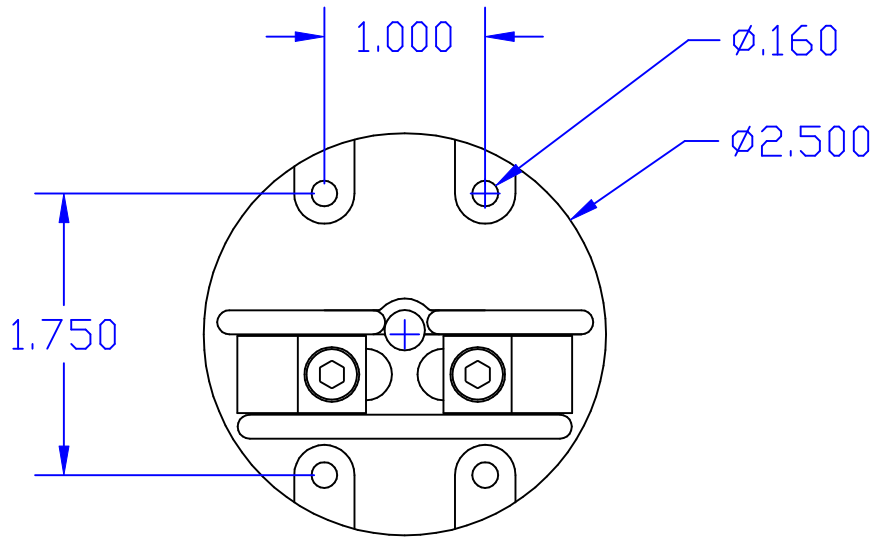

REV	DESCRIPTION	DATE	APPV'D

EDSON MOUNTS		
A product of MECOA - Model Engine Company of America		
EDSON LONG MOUNT		
SCALE 1 : 1	DWG NO. edson 1	REV
DRAWN BY: RJL 07-01-2008		SHEET